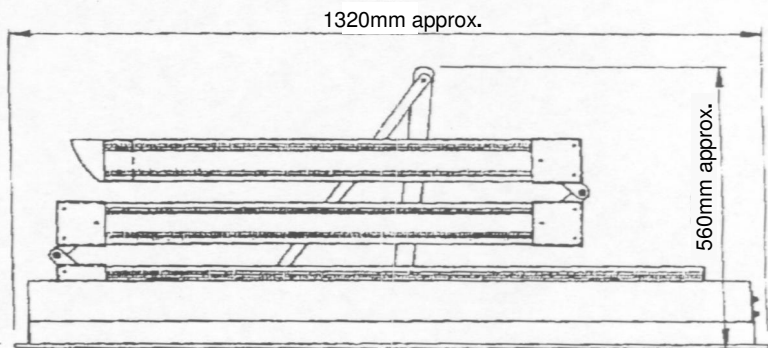

MODEL	C - H		A	B	CUT OUT SIZE
	MIN	MAX			
2153	2150	2300	TBA	TBA	1290 x 640
2345	2300	2450	TBA	TBA	1290 x 640
2460	2450	2600	TBA	TBA	1290 x 640
2680	2600	2800	TBA	TBA	1290 x 640
2830	2800	3000	TBA	TBA	1290 x 640

Clear inside dimensions:

1165mm x 455mm approx.

Ladder Width: 400mm approx.

Fire Rated: AS1530.4-2005 -/90/90

'AM-BOSS Inferno-Boss™'

- ✓ Tread Size 400mm wide x 75mm deep approx.
- ✓ Frame Height 145mm approx.
- ✓ Gradient 68° approx.
- ✓ Spring Counter-Balancing
- ✓ Welded Commercial / Industrial Grade Aluminium Ladder
- ✓ Standard Handrail
- ✓ **Tested to 200+kg**

(03) 9367 9673

ACCESS LADDER SPECIFICATIONS

TYPE : ACCESS BOSS

2460 - 2680 - 2830 -
3020 - 3240 - 3460 -
3680 - 3840 -

AMBOSS LAD / SPEC.DWG

REV 1